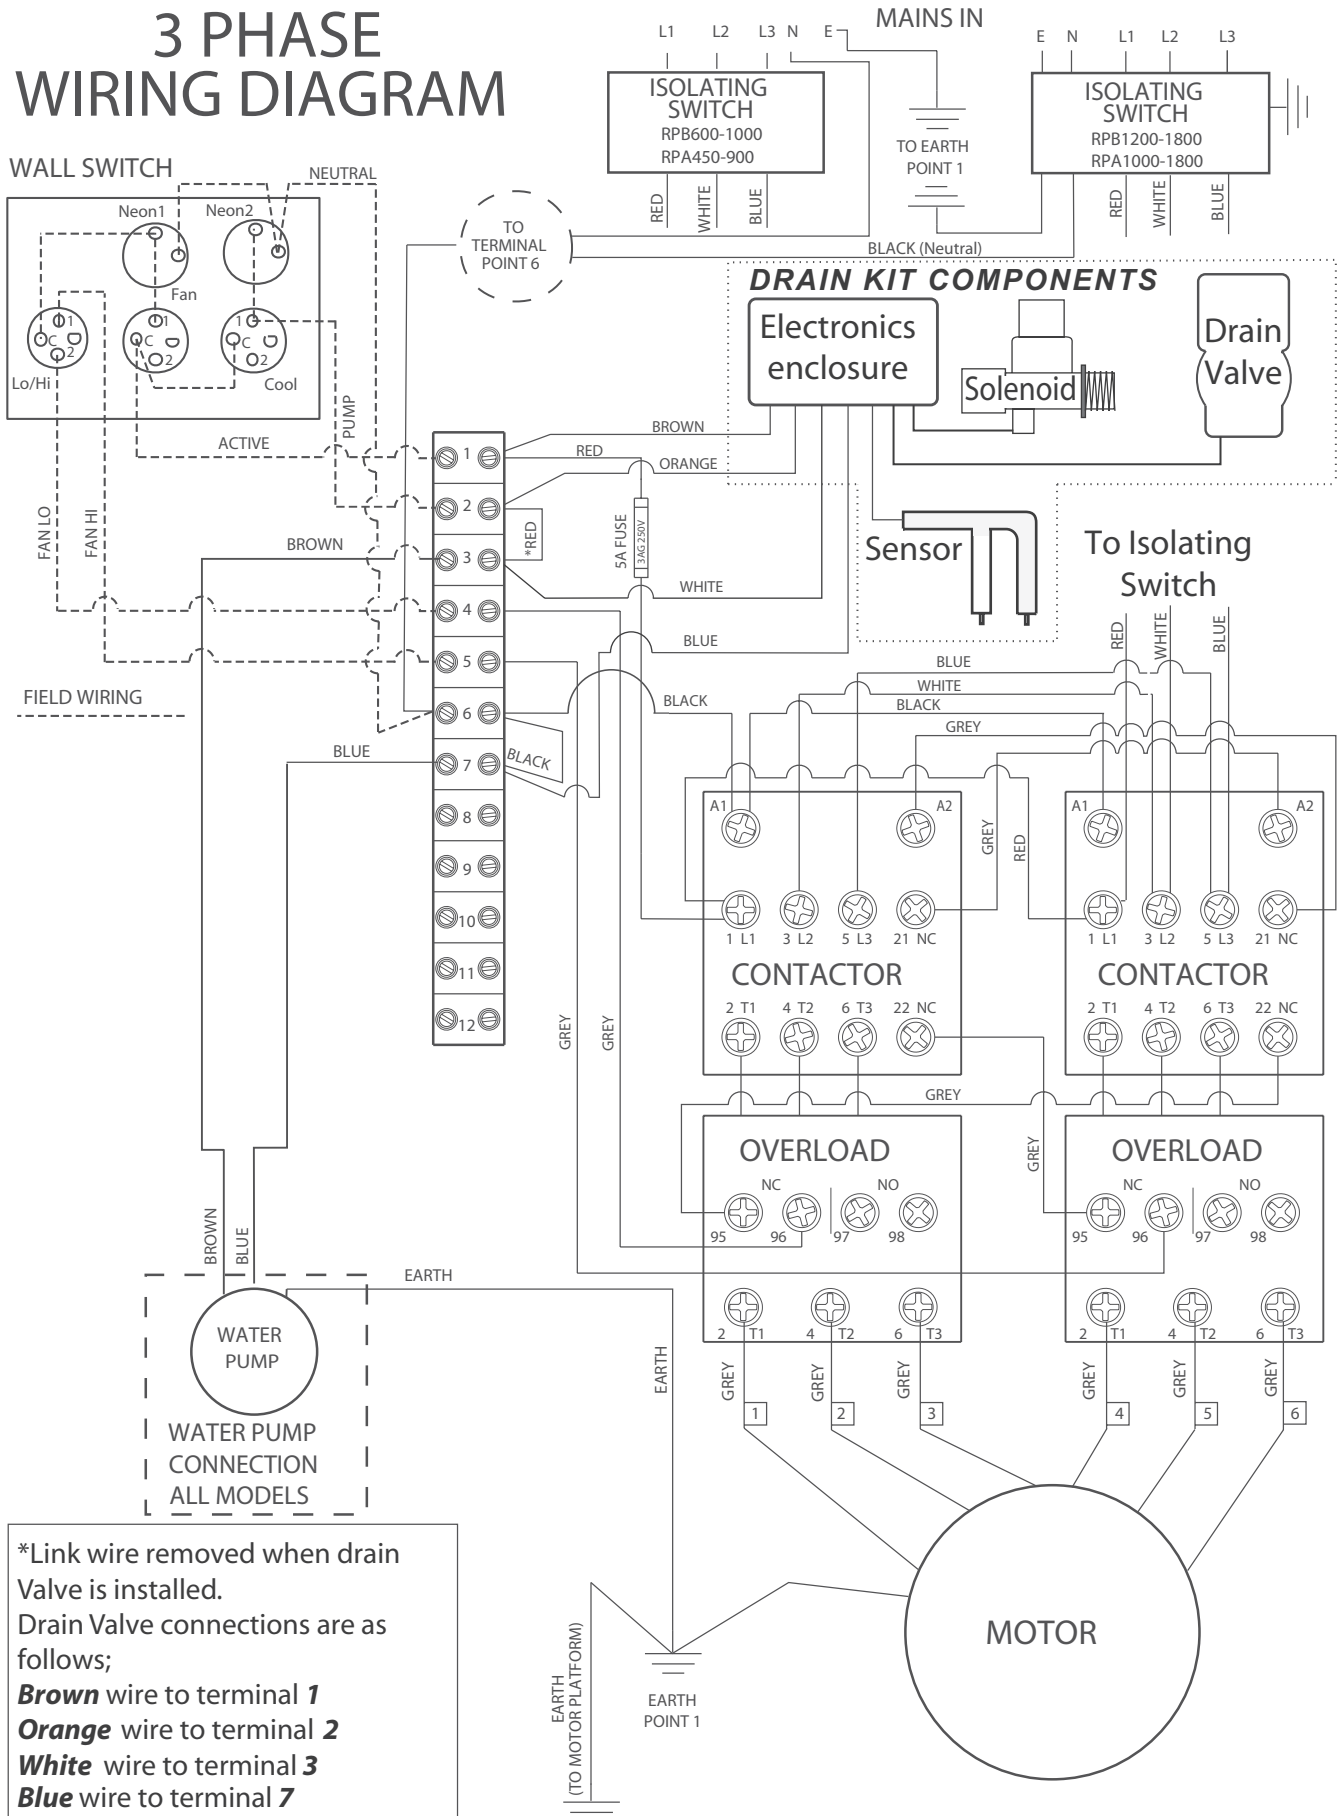

WIRING DIAGRAM – 2 SPEED – 1 PHASE – PRE JAN 2006

**THESE WIRING INSTRUCTIONS FOR UNITS MADE PRIOR TO JANUARY 2006
WHERE THE MAINS POWER IS SUPPLIED TO WALL SWITCH**

TWO SPEED SINGLE PHASE RPC WIRING DIAGRAM 107196 ISOLATION BOX

WIRING INSTRUCTIONS

1. THE INCOMING MAINS POWER MUST BE TAKEN DIRECTLY TO THE WALL SWITCH.
2. 4 WIRES AND AN EARTH ARE REQUIRED BETWEEN THE COOLER AND THE WALL SWITCH.

ALL FIELD WIRING IS SHOWN AS -----

WIRING DIAGRAM – 2 SPEED – 3 PHASE - NEON WALL SWITCH

3 PHASE WIRING DIAGRAM

It is the policy of Seeley International to introduce continual product improvement. Accordingly, specifications are subject to change without notice. Please consult with your dealer to confirm the specifications of the model selected.