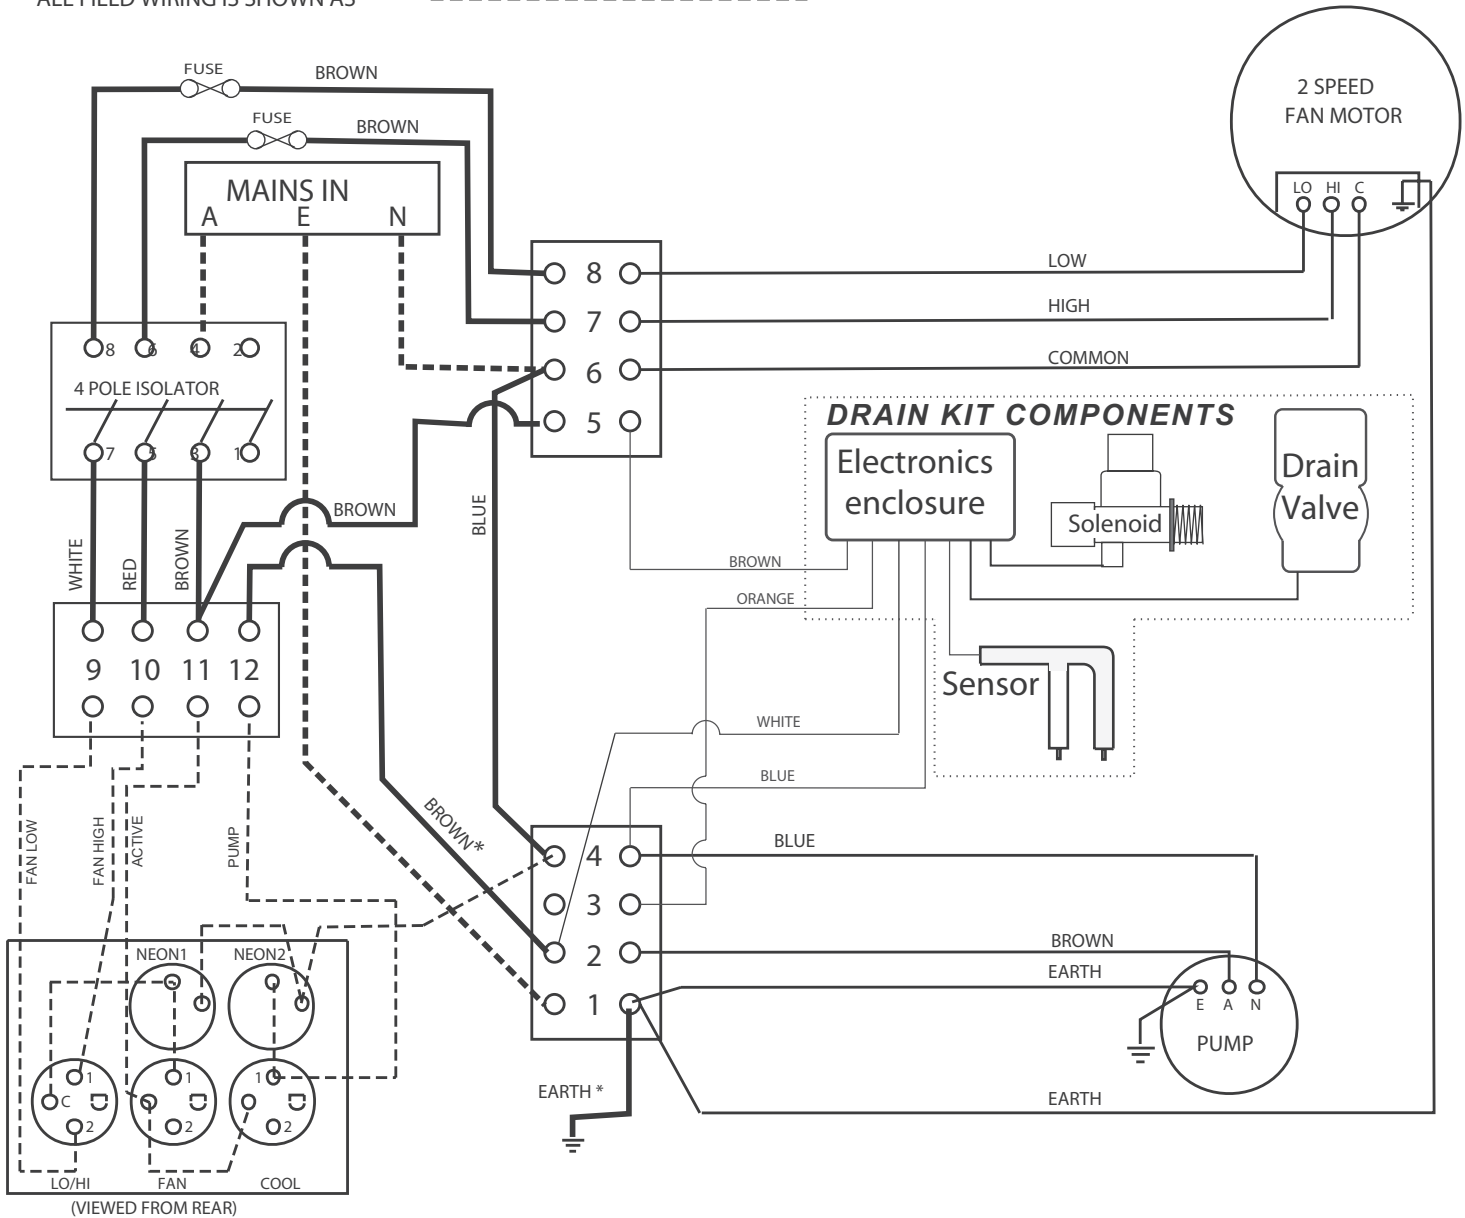

WIRING INSTRUCTIONS

1. THE INCOMING MAINS POWER MUST BE TAKEN DIRECTLY TO THE WALL SWITCH.
2. 4 WIRES AND AN EARTH ARE REQUIRED BETWEEN THE COOLER AND THE WALL SWITCH.

ALL FIELD WIRING IS SHOWN AS -----

WIRING DIAGRAM – 2 SPEED – 3 PHASE - NEON WALL SWITCH

3 PHASE WIRING DIAGRAM

It is the policy of Seeley International to introduce continual product improvement. Accordingly, specifications are subject to change without notice. Please consult with your dealer to confirm the specifications of the model selected.

WIRING DIAGRAM – 2 SPEED – 1 PHASE - NEON WALL SWITCH

THESE WIRING INSTRUCTIONS ARE FOR UNITS MADE FROM JANUARY 2006

WIRING INSTRUCTIONS

1. THE INCOMING MAINS POWER MUST BE TAKEN DIRECTLY TO THE COOLER.
2. 5 WIRES ARE REQUIRED BETWEEN THE COOLER AND THE WALL SWITCH.
3. FOR DRAIN KIT WIRING INSTRUCTIONS SEE MANUAL SUPPLIED IN KIT OR VISIT OUR WEB SITE www.braemar.com.au

ALL FIELD WIRING IS SHOWN AS -----

Drain Valve connections are as follows;
Brown* wire from pump to terminal **3**
Brown wire to terminal **5**
Blue wire to terminal **4**
White wire to terminal **2**
Orange wire to terminal **3**