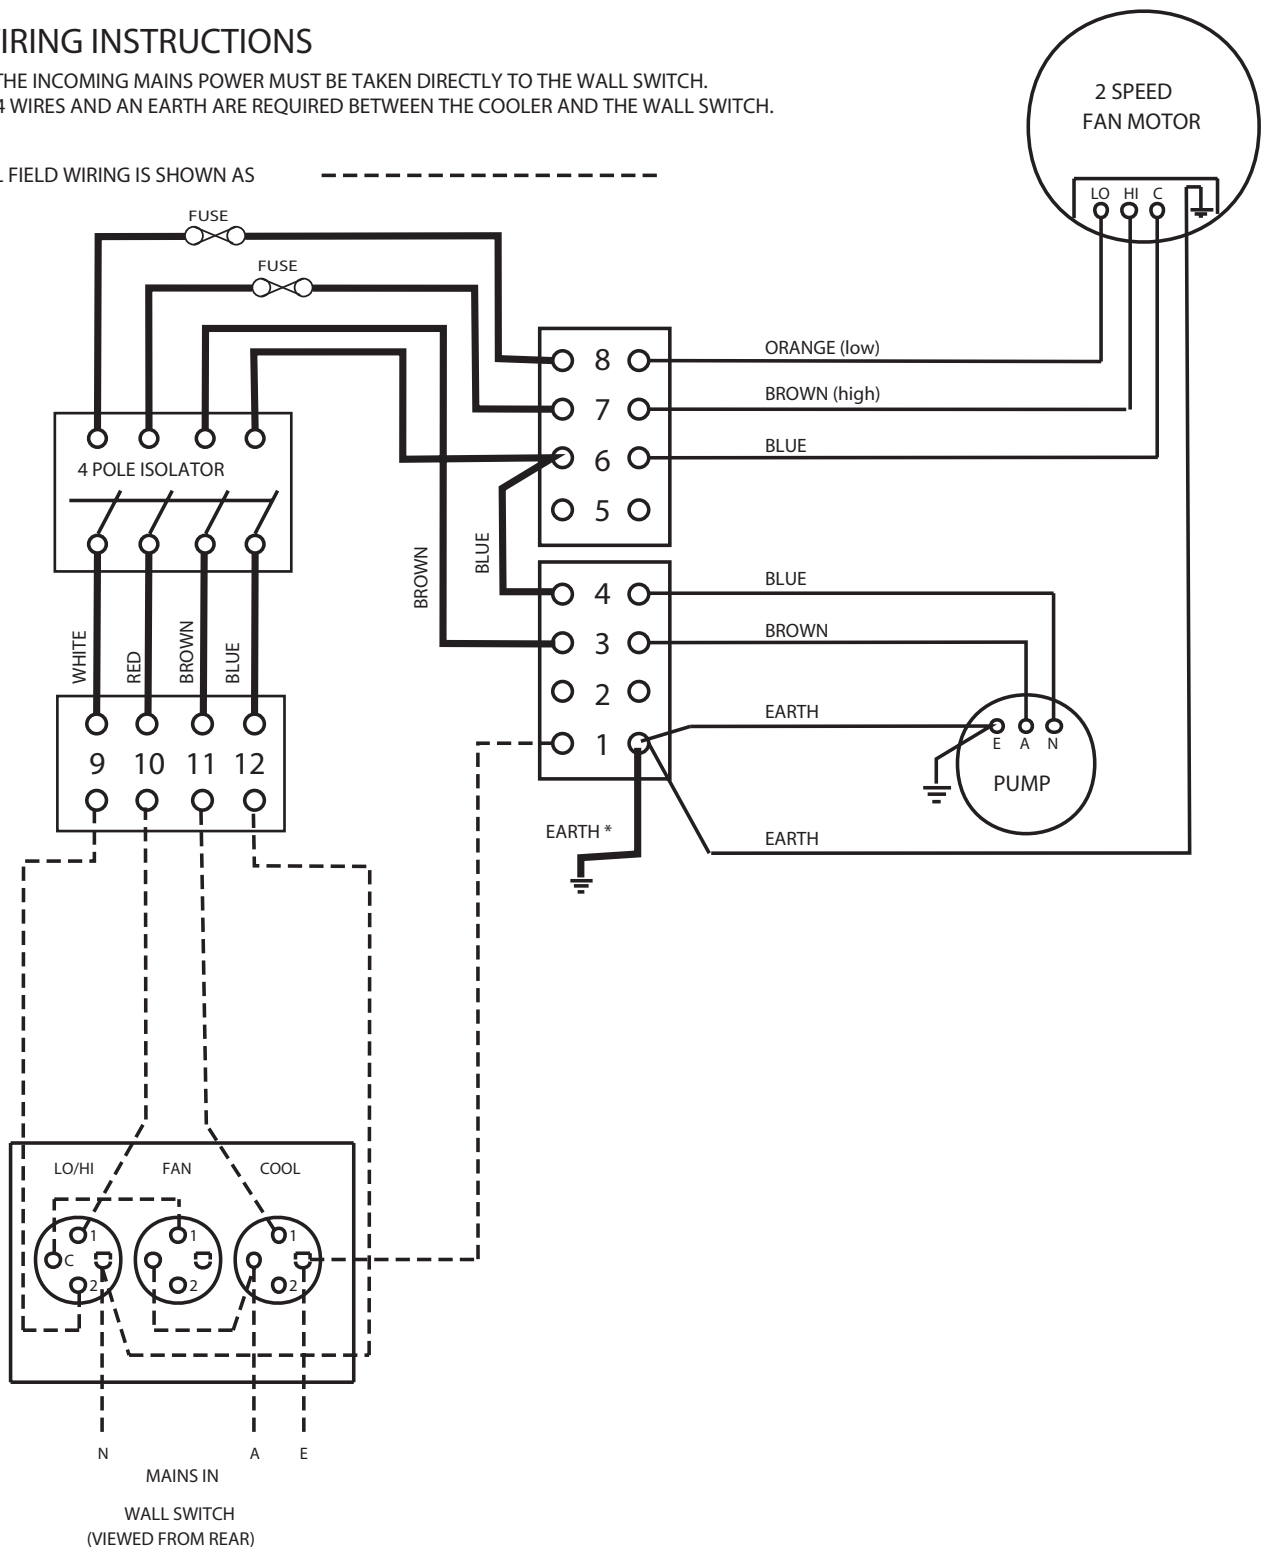

WIRING DIAGRAM – 2 SPEED – 1 PHASE – PRE JAN 2006

**THESE WIRING INSTRUCTIONS FOR UNITS MADE PRIOR TO JANUARY 2006
WHERE THE MAINS POWER IS SUPPLIED TO WALL SWITCH**

TWO SPEED SINGLE PHASE RPC WIRING DIAGRAM 107196 ISOLATION BOX

WIRING INSTRUCTIONS

1. THE INCOMING MAINS POWER MUST BE TAKEN DIRECTLY TO THE WALL SWITCH.
2. 4 WIRES AND AN EARTH ARE REQUIRED BETWEEN THE COOLER AND THE WALL SWITCH.

ALL FIELD WIRING IS SHOWN AS -----

WIRING DIAGRAM – 2 SPEED – 3 PHASE - NEON WALL SWITCH

3 PHASE WIRING DIAGRAM

It is the policy of Seeley International to introduce continual product improvement. Accordingly, specifications are subject to change without notice. Please consult with your dealer to confirm the specifications of the model selected.

ALL FIELD WIRING IS SHOWN AS -----

Drain Valve connections are as follows;
Brown* wire from pump to terminal **3**
Brown wire to terminal **5**
Blue wire to terminal **4**
White wire to terminal **2**
Orange wire to terminal **3**