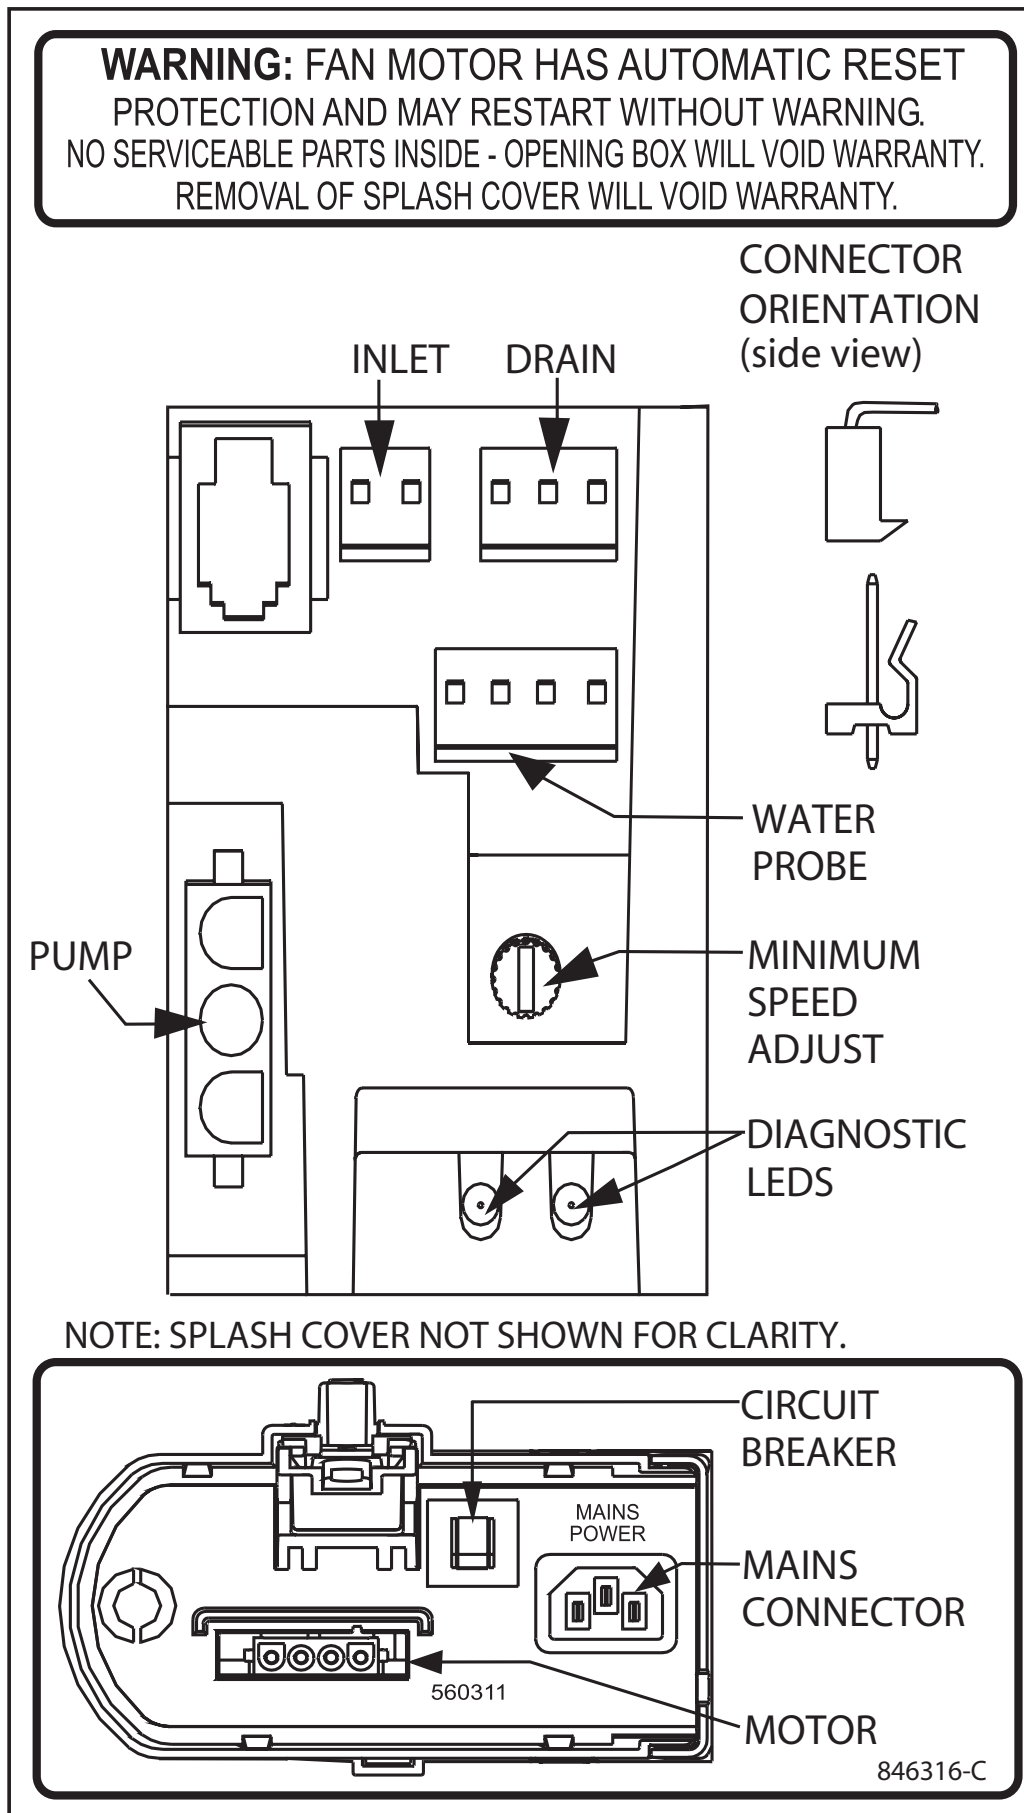

VARIABLE SPEED CONTROL – CPMD – CONNECTIONS

It is the policy of Seeley International to introduce continual product improvement. Accordingly, specifications are subject to change without notice. Please consult with your dealer to confirm the specifications of the model selected.